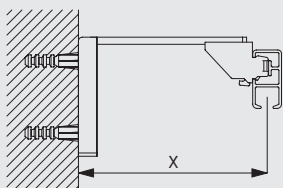

- 3582 Hook
- 6349 Curtain tape
- 6363 Iron-on top hemming tape
- 10075 Lead weight for hem of curtain 50gr/m
- 10076 Fabric weight for side edge of curtain

Fitting Information

Fixing Points

Applicable with 3603/3630/3655/3660

Installation: Roll track onto bracket in direction indicated
Removal: 1. Press to release 2. Rotate forward for removal

Fitting Options

Ceiling fitting with bracket 3603

eps

Wall fitting with brackets 3630, 3655 and 3660

	x (mm)
3630	35mm
3655	50mm
3660	65mm

6380

Wall fitting with Smart Fix 11200-11205 and bracket 3603

	x (mm)
11200	72
11201	92
11202	112
11203	132
11204	162
11205	212

Brackets feature thread for screw M4x8.

Wall fitting with Square Smart Fix 11210-11215 and bracket 3603

	x (mm)
11210	72
11211	92
11212	112
11213	132
11214	162
11215	212

11210-15
Square Smart Fix
(60-200 mm)

3603
Top fix bracket

Brackets feature thread for screw M4x8.