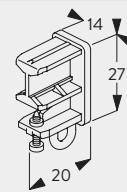

3599 Hook

3603 Top fix bracket

3620 Connecting bridge

3626 Return fixing bracket

3655 Long universal bracket

3660 Extra long universal bracket

6007 Endstop

6064 Screw twist endstop

6065 Twist eye endstop

6098	Roller glider with eye		6146	Hook	
6283	Roller glider		10430	Draw rod with hook, 50cm	
10431	Draw rod with hook, 75cm		10432	Draw rod with hook, 100cm	
10433	Draw rod with hook, 125cm		10434	Draw rod with hook, 150cm	
11154	Universal Smart Fix, 120 mm set		11155	Universal Smart Fix, 150 mm set	
11156	Universal Smart Fix, 200 mm set		11200	Smart Fix, 60 mm set	
11201	Smart Fix, 80 mm set		11202	Smart Fix, 100 mm set	
11203	Smart Fix, 120 mm set		11204	Smart Fix, 150 mm set	
11205	Smart Fix, 200 mm set		11210	Square Smart Fix, 60 mm set	
11211	Square Smart Fix, 80 mm set		11212	Square Smart Fix, 100 mm set	
11213	Square Smart Fix, 120 mm set		11214	Square Smart Fix, 150 mm set	
11215	Square Smart Fix, 200 mm set				

6380

Wave Accessories

2255	Adjustable brake		6013		
6099	Wave roller glider cord (80mm)		6349	Curtain tape	
6363	Top hemming tape		6364	Extension	
6365	Hanger		6366	Wave carrier for draw rod	
10075	Lead weight 50 gr/m		10076	Fabric weight	
11302	Wave 2C glider cord 80 mm		11303	Wave 2C glider cord 60 mm	

Useful Measures

3620 Connecting bridge

6381 Endcover

6380