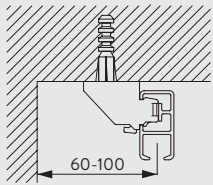

- 3582 Hook
- 6349 Curtain tape
- 6363 Iron-on top hemming tape
- 10075 Lead weight for hem of curtain 50gr/m
- 10076 Fabric weight for side edge of curtain

Fitting Information

Fixing Points

Applicable with 3603/3630/3655/3660

Installation: Roll track onto bracket in direction indicated
Removal: 1. Press to release 2. Rotate forward for removal

Fitting Options

Ceiling fitting with bracket 3603

eps

Wall fitting with brackets 3630, 3655 and 3660

	x (mm)
3630	35mm
3655	50mm
3660	65mm

6380

Wall fitting with Smart Fix 11200-11205 and bracket 3603

	x (mm)
11200	72
11201	92
11202	112
11203	132
11204	162
11205	212

Brackets feature thread for screw M4x8.

Wall fitting with Square Smart Fix 11210-11215 and bracket 3603

	x (mm)
11210	72
11211	92
11212	112
11213	132
11214	162
11215	212

11210-15
Square Smart Fix
(60-200 mm)

3603
Top fix bracket

Brackets feature thread for screw M4x8.