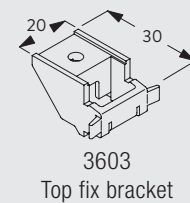

Installation: Roll track onto bracket in direction indicated
Removal: 1. Press to release 2. Rotate forward for removal

Fitting Options

Ceiling fitting with bracket 3603

eps

Wall fitting with brackets 3630, 3655 and 3660

	x (mm)
3630	35mm
3655	50mm
3660	65mm

6380

Wall fitting with Smart Fix 11200-11205 and bracket 3603

	x (mm)
11200	72
11201	92
11202	112
11203	132
11204	162
11205	212

Brackets feature thread for screw M4x8.

Wall fitting with Square Smart Fix 11210-11215 and bracket 3603

	x (mm)
11210	72
11211	92
11212	112
11213	132
11214	162
11215	212

11210-15
Square Smart Fix
(60-200 mm)

3603
Top fix bracket

Brackets feature thread for screw M4x8.

Wall fitting with Universal Smart Fix 11154-11156 and bracket 3603

	x (mm)
11154	122-150
11155	152-180
11156	202-230

11154-56
Universal Smart Fix
(120-200 mm)

3603
Top fix bracket

Brackets feature thread for screw M4x8.