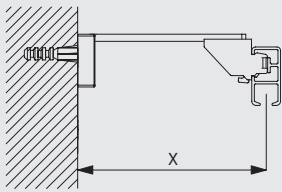

	x (mm)
3630	35mm
3655	50mm
3660	65mm

6380

Wall fitting with Smart Fix 11200-11205 and bracket 3603

	x (mm)
11200	72
11201	92
11202	112
11203	132
11204	162
11205	212

Brackets feature thread for screw M4x8.

Wall fitting with Square Smart Fix 11210-11215 and bracket 3603

	x (mm)
11210	72
11211	92
11212	112
11213	132
11214	162
11215	212

11210-15
Square Smart Fix
(60-200 mm)

3603
Top fix bracket

Brackets feature thread for screw M4x8.