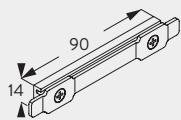

Useful Measures

3620 Connecting bridge

6381 Endcover