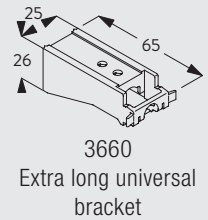

- 3582 Hook
- 6349 Curtain tape
- 6363 Iron-on top hemming tape
- 10075 Lead weight for hem of curtain 50gr/m
- 10076 Fabric weight for side edge of curtain

Fitting Information

Fixing Points

Applicable with 3603/3630/3655/3660

Installation: Roll track onto bracket in direction indicated
Removal: 1. Press to release 2. Rotate forward for removal

Fitting Options

Ceiling fitting with bracket 3603

eps

Wall fitting with brackets 3630, 3655 and 3660

	x (mm)
3630	35mm
3655	50mm
3660	65mm

6380

Wall fitting with Smart Fix 11200-11205 and bracket 3603

	x (mm)
11200	72
11201	92
11202	112
11203	132
11204	162
11205	212

Brackets feature thread for screw M4x8.

Wall fitting with Square Smart Fix 11210-11215 and bracket 3603

	x (mm)
11210	72
11211	92
11212	112
11213	132
11214	162
11215	212

11210-15
Square Smart Fix
(60-200 mm)

3603
Top fix bracket

Brackets feature thread for screw M4x8.