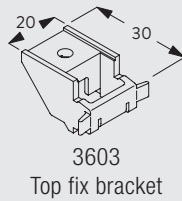

Fitting Options

Ceiling fitting with bracket 3603

eps