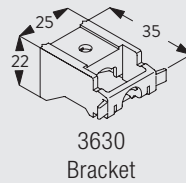

- 3582 Hook
- 6349 Curtain tape
- 6363 Iron-on top hemming tape
- 10075 Lead weight for hem of curtain 50gr/m
- 10076 Fabric weight for side edge of curtain

Fitting Information

Fixing Points

Applicable with 3603/3630/3655/3660

Installation: Roll track onto bracket in direction indicated
Removal: 1. Press to release 2. Rotate forward for removal

Fitting Options

Ceiling fitting with bracket 3603

eps

Wall fitting with brackets 3630, 3655 and 3660

	x (mm)
3630	35mm
3655	50mm
3660	65mm

6380

Wall fitting with Smart Fix 11200-11205 and bracket 3603

	x (mm)
11200	72
11201	92
11202	112
11203	132
11204	162
11205	212

Brackets feature thread for screw M4x8.

Wall fitting with Square Smart Fix 11210-11215 and bracket 3603

	x (mm)
11210	72
11211	92
11212	112
11213	132
11214	162
11215	212

11210-15
Square Smart Fix
(60-200 mm)

3603
Top fix bracket

Brackets feature thread for screw M4x8.