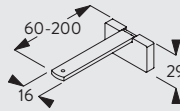

Installation: Roll track onto bracket in direction indicated
Removal: 1. Press to release 2. Rotate forward for removal

Fitting Options

Ceiling fitting with bracket 3603

eps

Wall fitting with brackets 3630, 3655 and 3660

	x (mm)
3630	35mm
3655	50mm
3660	65mm

6380

Wall fitting with Smart Fix 11200-11205 and bracket 3603

	x (mm)
11200	72
11201	92
11202	112
11203	132
11204	162
11205	212

Brackets feature thread for screw M4x8.

Wall fitting with Square Smart Fix 11210-11215 and bracket 3603

	x (mm)
11210	72
11211	92
11212	112
11213	132
11214	162
11215	212

11210-15
Square Smart Fix
(60-200 mm)

3603
Top fix bracket

Brackets feature thread for screw M4x8.

Wall fitting with Universal Smart Fix 11154-11156 and bracket 3603

	x (mm)
11154	122-150
11155	152-180
11156	202-230

11154-56
Universal Smart Fix
(120-200 mm)

3603
Top fix bracket

Brackets feature thread for screw M4x8.