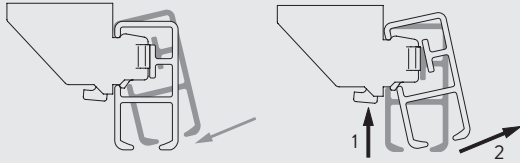

- 3582 Hook
- 6349 Curtain tape
- 6363 Iron-on top hemming tape
- 10075 Lead weight for hem of curtain 50gr/m
- 10076 Fabric weight for side edge of curtain

Fitting Information

Fixing Points

Applicable with 3603/3630/3655/3660