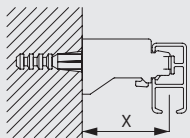

- 3582 Hook
- 6349 Curtain tape
- 6363 Iron-on top hemming tape
- 10075 Lead weight for hem of curtain 50gr/m
- 10076 Fabric weight for side edge of curtain

Fitting Information

Fixing Points

Applicable with 3603/3630/3655/3660

Installation: Roll track onto bracket in direction indicated
Removal: 1. Press to release 2. Rotate forward for removal

Fitting Options

Ceiling fitting with bracket 3603

eps

Wall fitting with brackets 3630, 3655 and 3660

	x (mm)
3630	35mm
3655	50mm
3660	65mm

6380

Wall fitting with Smart Fix 11200-11205 and bracket 3603

	x (mm)
11200	72
11201	92
11202	112
11203	132
11204	162
11205	212

Brackets feature thread for screw M4x8.

Wall fitting with Square Smart Fix 11210-11215 and bracket 3603

	x (mm)
11210	72
11211	92
11212	112
11213	132
11214	162
11215	212

11210-15
Square Smart Fix
(60-200 mm)

3603
Top fix bracket

Brackets feature thread for screw M4x8.