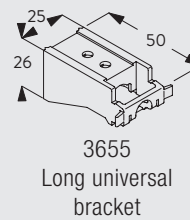

- 3582 Hook
- 6349 Curtain tape
- 6363 Iron-on top hemming tape
- 10075 Lead weight for hem of curtain 50gr/m
- 10076 Fabric weight for side edge of curtain

Fitting Information

Fixing Points

Applicable with 3603/3630/3655/3660

Installation: Roll track onto bracket in direction indicated
Removal: 1. Press to release 2. Rotate forward for removal

Fitting Options

Ceiling fitting with bracket 3603

eps

Wall fitting with brackets 3630, 3655 and 3660

	x (mm)
3630	35mm
3655	50mm
3660	65mm

6380

Wall fitting with Smart Fix 11200-11205 and bracket 3603

	x (mm)
11200	72
11201	92
11202	112
11203	132
11204	162
11205	212

Brackets feature thread for screw M4x8.

Wall fitting with Square Smart Fix 11210-11215 and bracket 3603

	x (mm)
11210	72
11211	92
11212	112
11213	132
11214	162
11215	212

11210-15
Square Smart Fix
(60-200 mm)

3603
Top fix bracket

Brackets feature thread for screw M4x8.