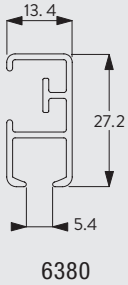

6380

Profile and Bending Information

Min. radius: 28 cm

Specification text:

Silent Gliss SG 6380 Hand Drawn Curtain Track System. Comprises aluminium profile SG 6380 supplied made to measure powder coated in white with 2C gliders SG 11300 at 14/m, 2 end covers SG 6381 and 2 end stops SG 6065 per length. Top fix with nylon bracket 3603. Wall fixed with brackets SG 3630/SG 3655/SG 3660 /SG Smart Fix brackets SG 11201-11205 / SG Square Smart Fix brackets SG 11210-11215 / SG Universal Smart Fix brackets SG 11154-11156. Silent Gliss Wave option is available using 60mm glider cord SG 11303 / 80mm glider cord SG 11302.

	x (mm)
3630	35mm
3655	50mm
3660	65mm

6380

Wall fitting with Smart Fix 11200-11205 and bracket 3603

	x (mm)
11200	72
11201	92
11202	112
11203	132
11204	162
11205	212

Brackets feature thread for screw M4x8.

Wall fitting with Square Smart Fix 11210-11215 and bracket 3603

	x (mm)
11210	72
11211	92
11212	112
11213	132
11214	162
11215	212

11210-15
Square Smart Fix
(60-200 mm)

3603
Top fix bracket

Brackets feature thread for screw M4x8.

Wall fitting with Universal Smart Fix 11154-11156 and bracket 3603

	x (mm)
11154	122-150
11155	152-180
11156	202-230

11154-56
Universal Smart Fix
(120-200 mm)

3603
Top fix bracket

Brackets feature thread for screw M4x8.